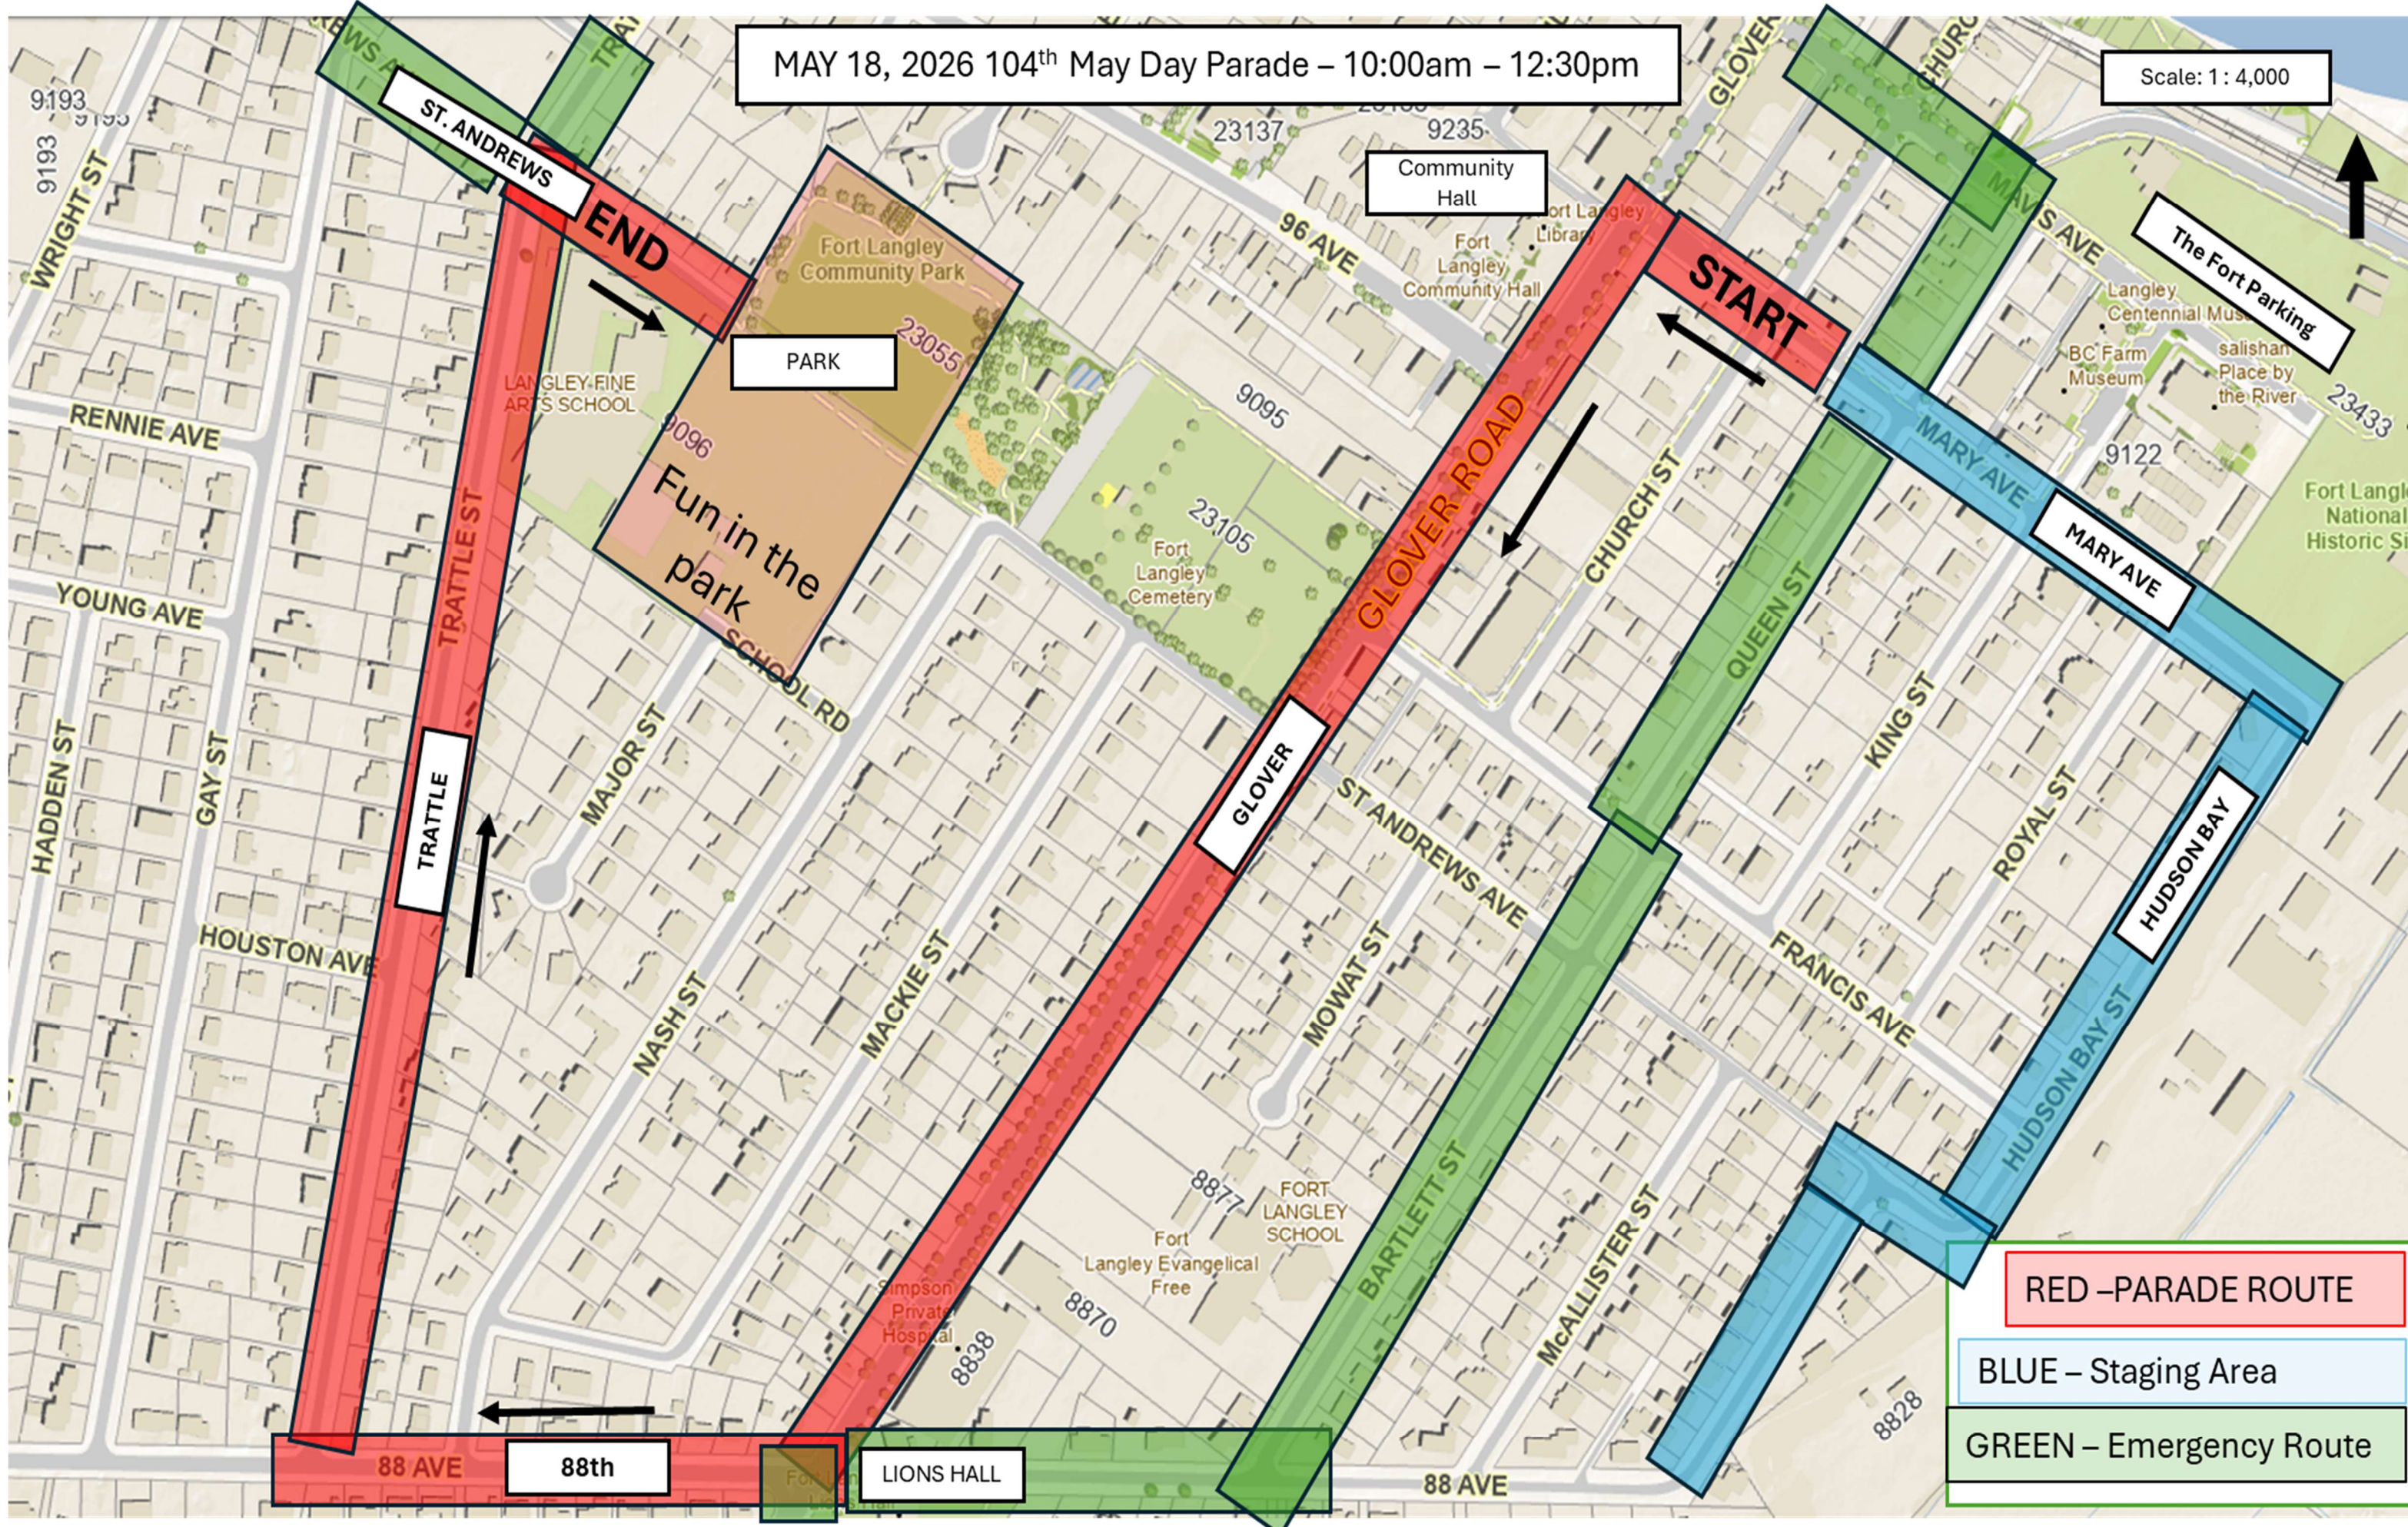

MAY 18, 2026 104<sup>th</sup> May Day Parade – 10:00am – 12:30pm

Scale: 1 : 4,000

RED –PARADE ROUTE

BLUE – Staging Area

GREEN – Emergency Route